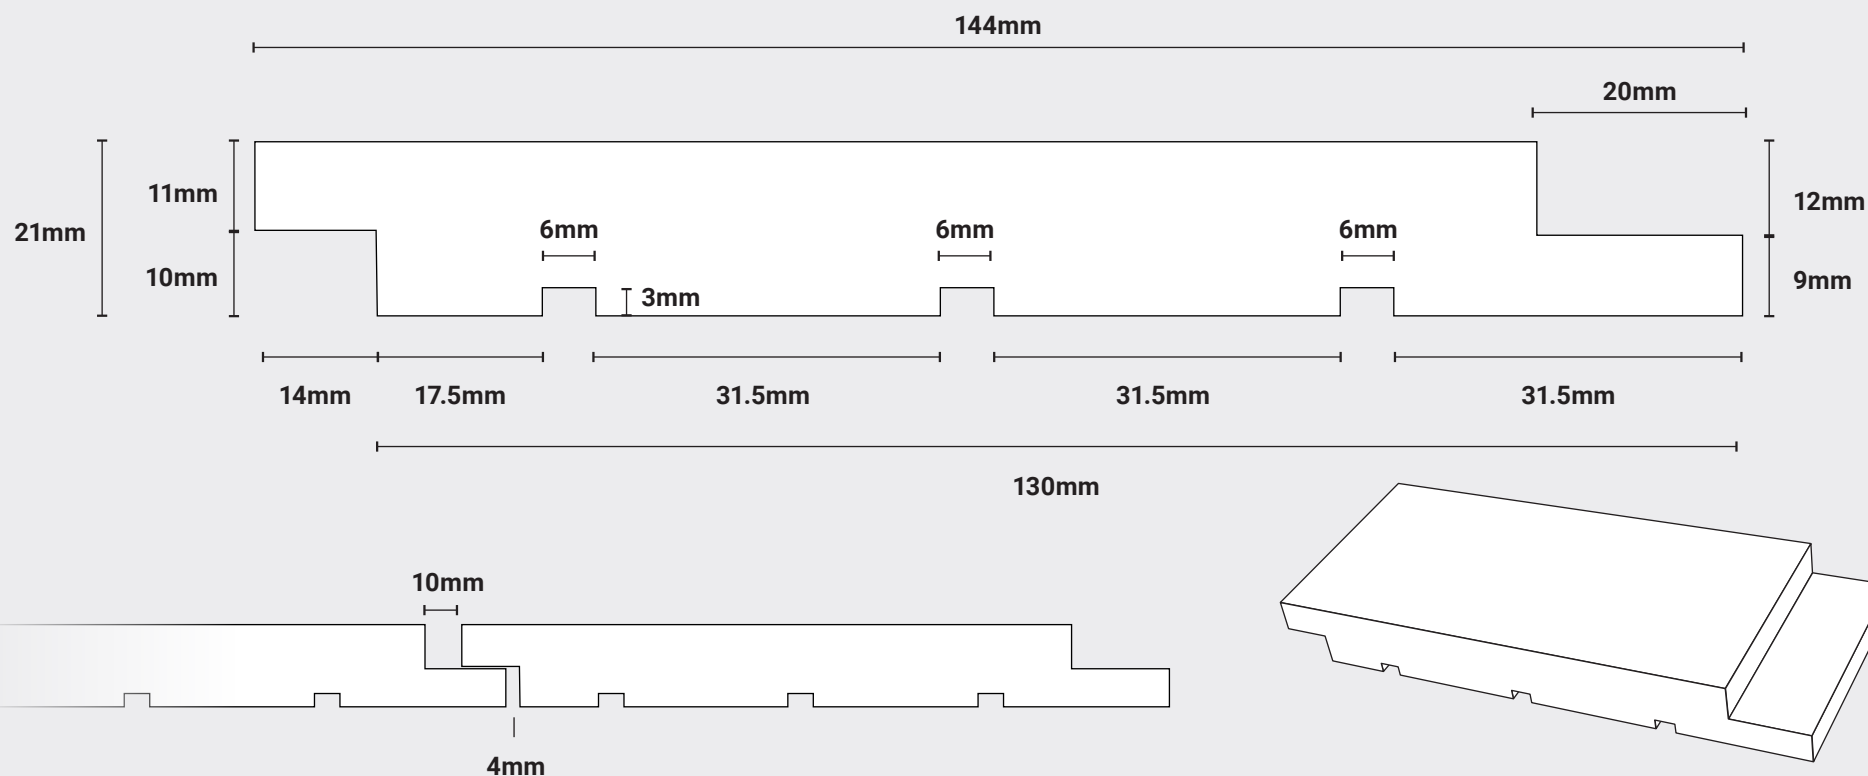

NOT TO SCALE

PT9LO (European Oak)

Finished Size: 21mm x 144mm. Face Cover: 130mm Vertical

For further information please contact us: +44 (0)121 559 5511 sales@palmartimber.com
Palmer Timber Limited. Granville Works, Station Road, Cradley Heath, West Midlands B64 6PW

Palmer Timber reserves the right to alter dimensions and profile without prior notice