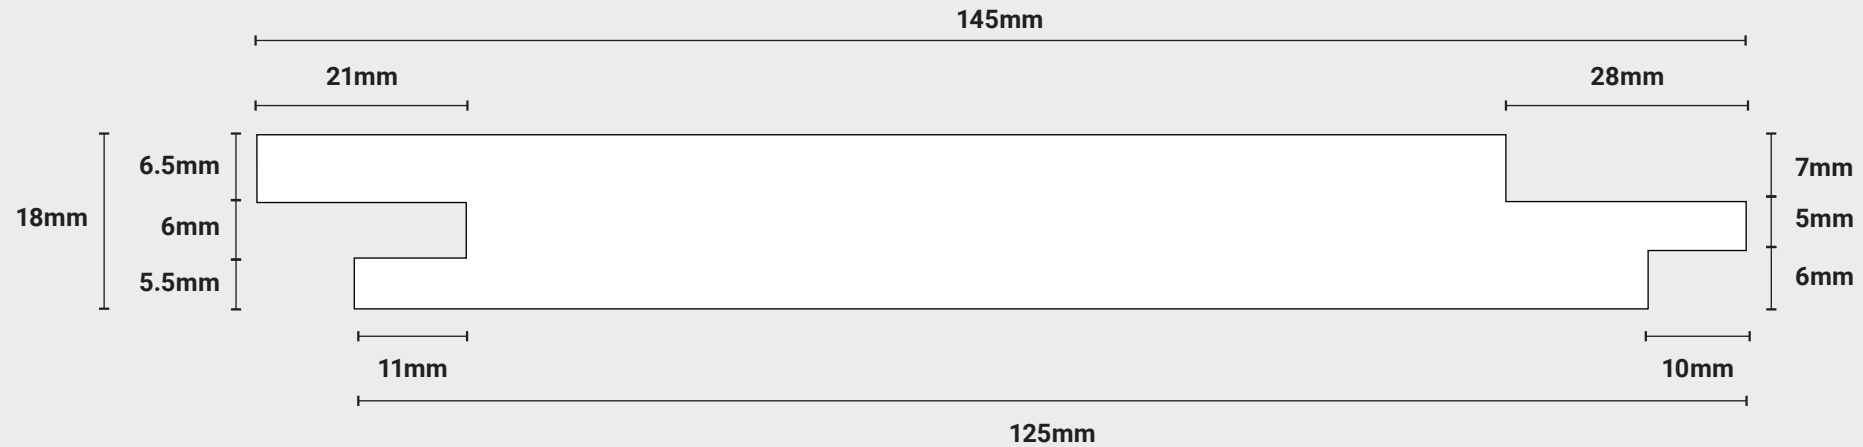

PT9C

NOT TO SCALE

Finished Size: 18mm x 145mm. Face Cover: 125mm Vertical

For further information please contact us: +44 (0)121 559 5511 sales@palmertimber.com
Palmer Timber Limited. Granville Works, Station Road, Cradley Heath, West Midlands B64 6PW

Palmer Timber reserves the right to alter dimensions and profile without prior notice