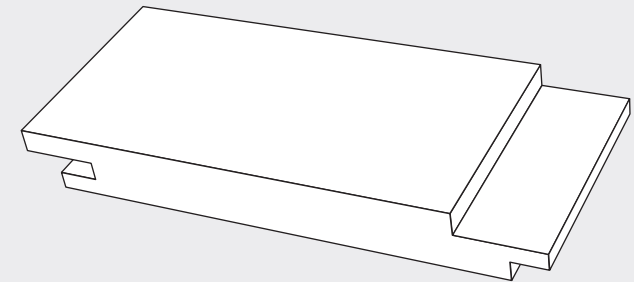

PT9C

NOT TO SCALE

Finished Size: 18mm x 145mm. Face Cover: 125mm Vertical

For further information please contact us: +44 (0)121 559 5511 sales@palmertimber.com
Palmer Timber Limited. Granville Works, Station Road, Cradley Heath, West Midlands B64 6PW