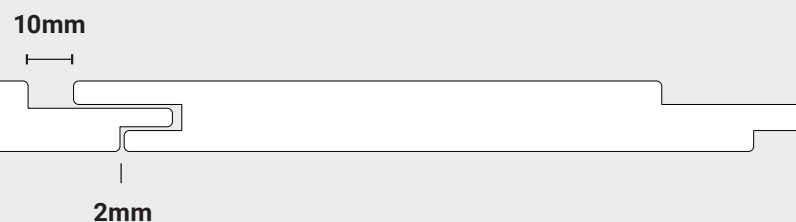

NOT TO SCALE

PT9ACC (Accoya)

Finished Size: 14mm x 142mm. Face Cover: 122mm Horizontal / Vertical

For further information please contact us: +44 (0)121 559 5511 sales@palmertimber.com
Palmer Timber Limited, Granville Works, Station Road, Cradley Heath, West Midlands B64 6PW

Palmer Timber reserves the right to alter dimensions and profile without prior notice