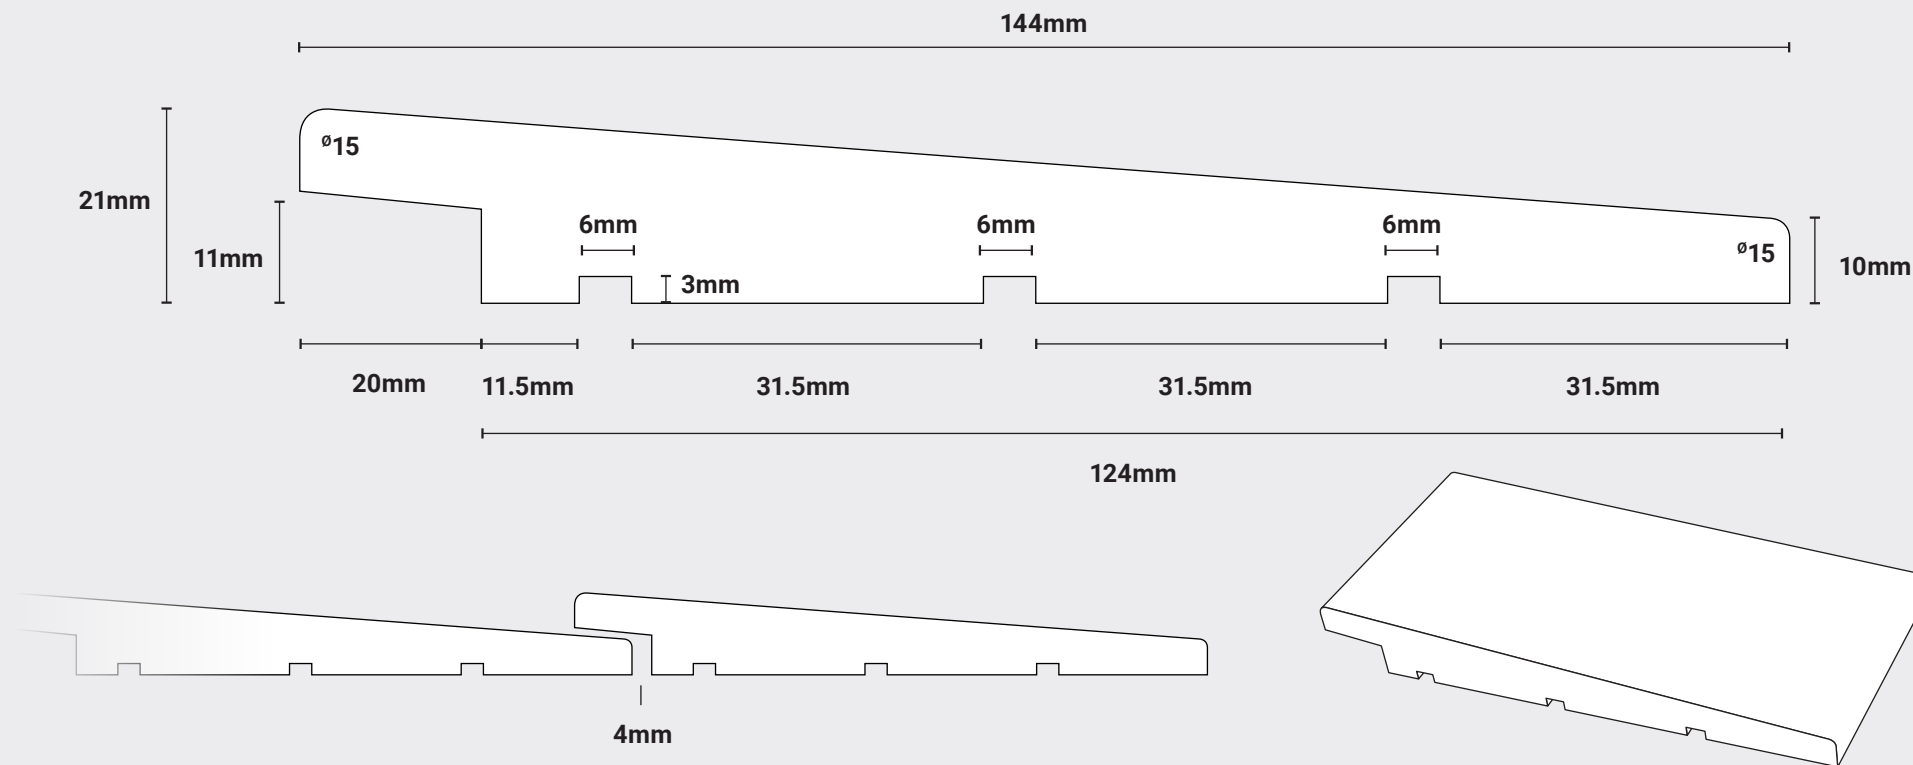

NOT TO SCALE

PT91LO (European Oak)

Finished Size: 21mm x 144mm. Face Cover: 124mm Horizontal

For further information please contact us: +44 (0)121 559 5511 sales@palmertimber.com
Palmer Timber Limited. Granville Works, Station Road, Cradley Heath, West Midlands B64 6PW

Palmer Timber reserves the right to alter dimensions and profile without prior notice