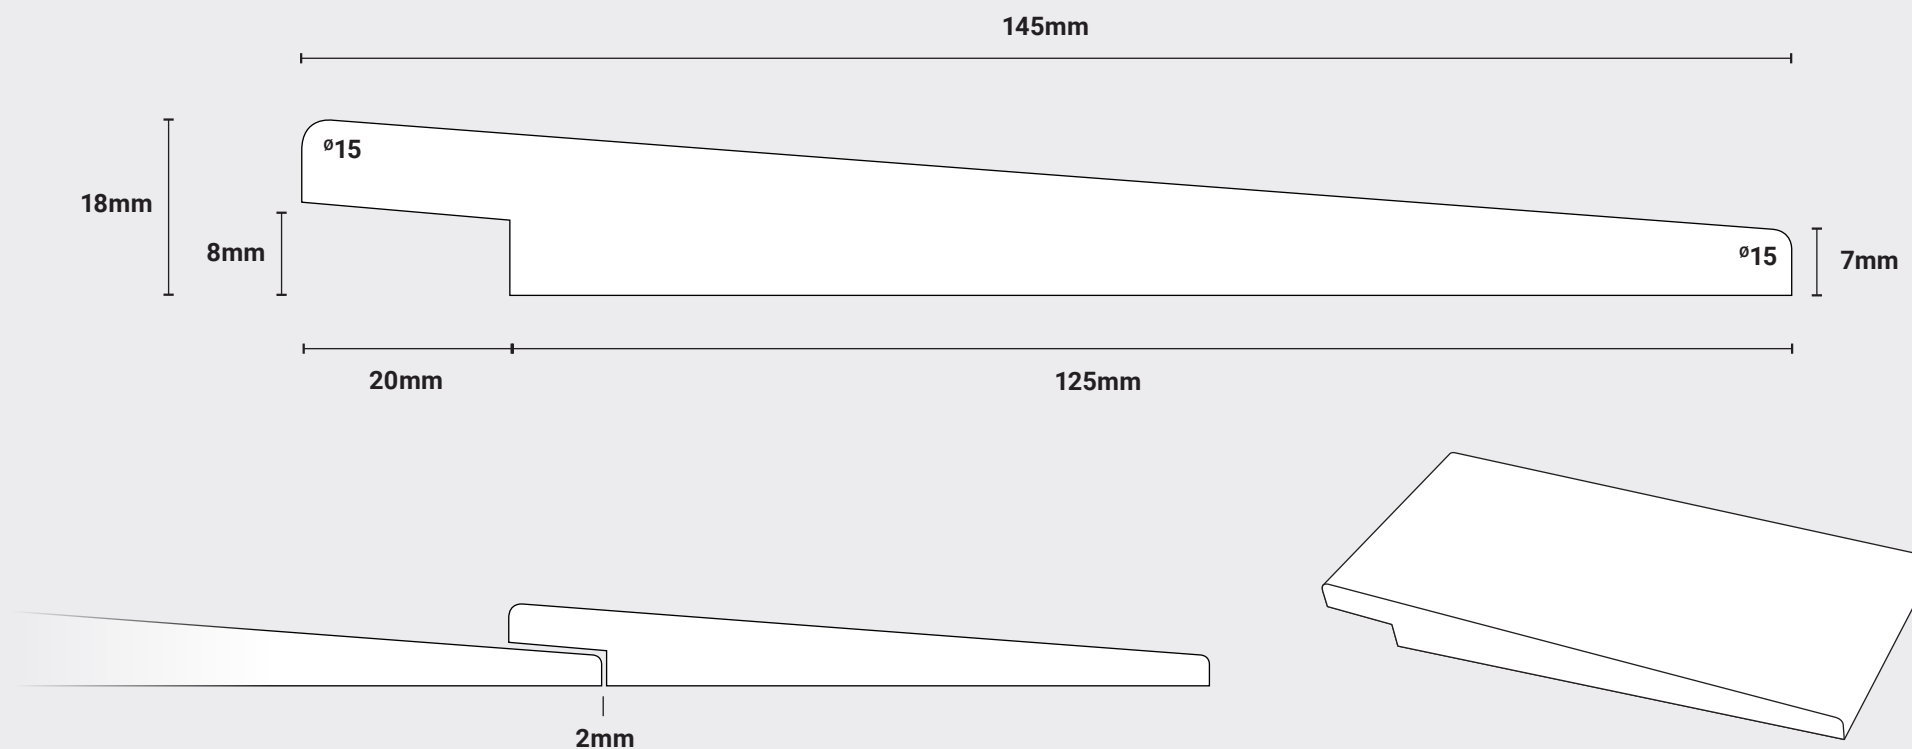

NOT TO SCALE

PT91C

Finished Size: 18mm x 145mm. Face Cover: 125mm Horizontal

For further information please contact us: +44 (0)121 559 5511 sales@palmertimber.com
Palmer Timber Limited. Granville Works, Station Road, Cradley Heath, West Midlands B64 6PW

Palmer Timber reserves the right to alter dimensions and profile without prior notice