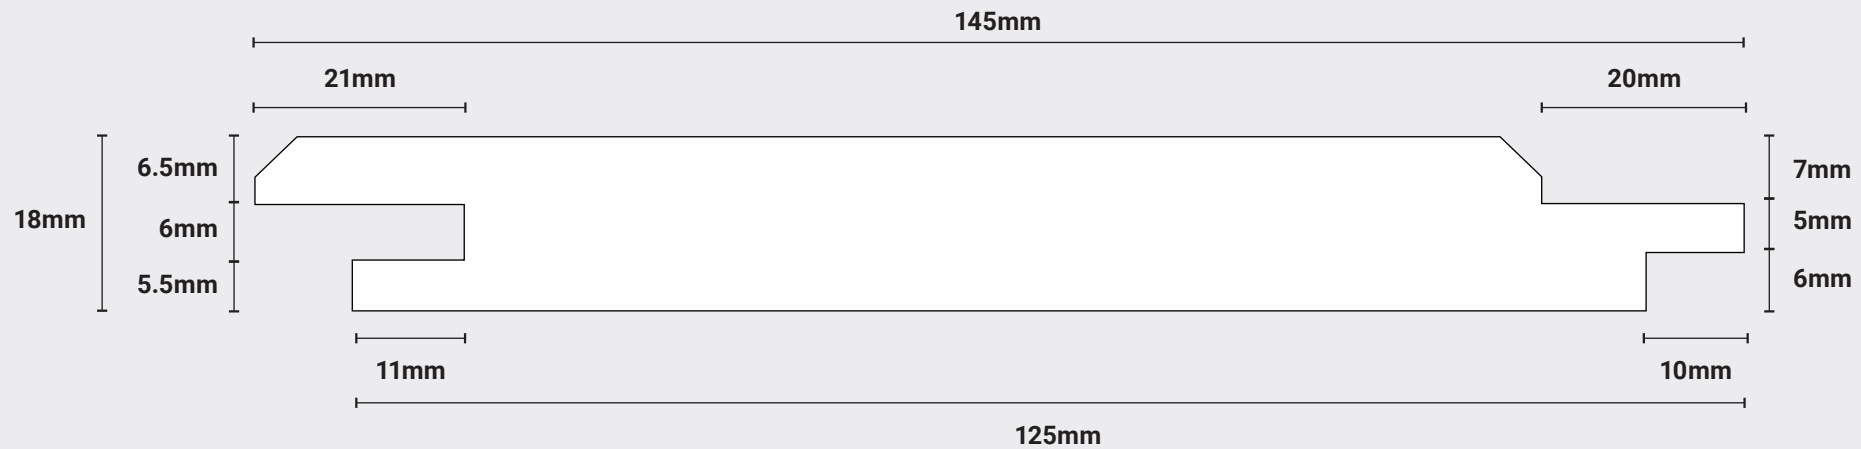

PT7C

NOT TO SCALE

Finished Size: 18mm x 145mm. Face Cover: 125mm Vertical

Palmer
Timber Ltd

For further information please contact us: +44 (0)121 559 5511 sales@palmertimber.com
Palmer Timber Limited. Granville Works, Station Road, Cradley Heath, West Midlands B64 6PW

Palmer Timber reserves the right to alter dimensions and profile without prior notice