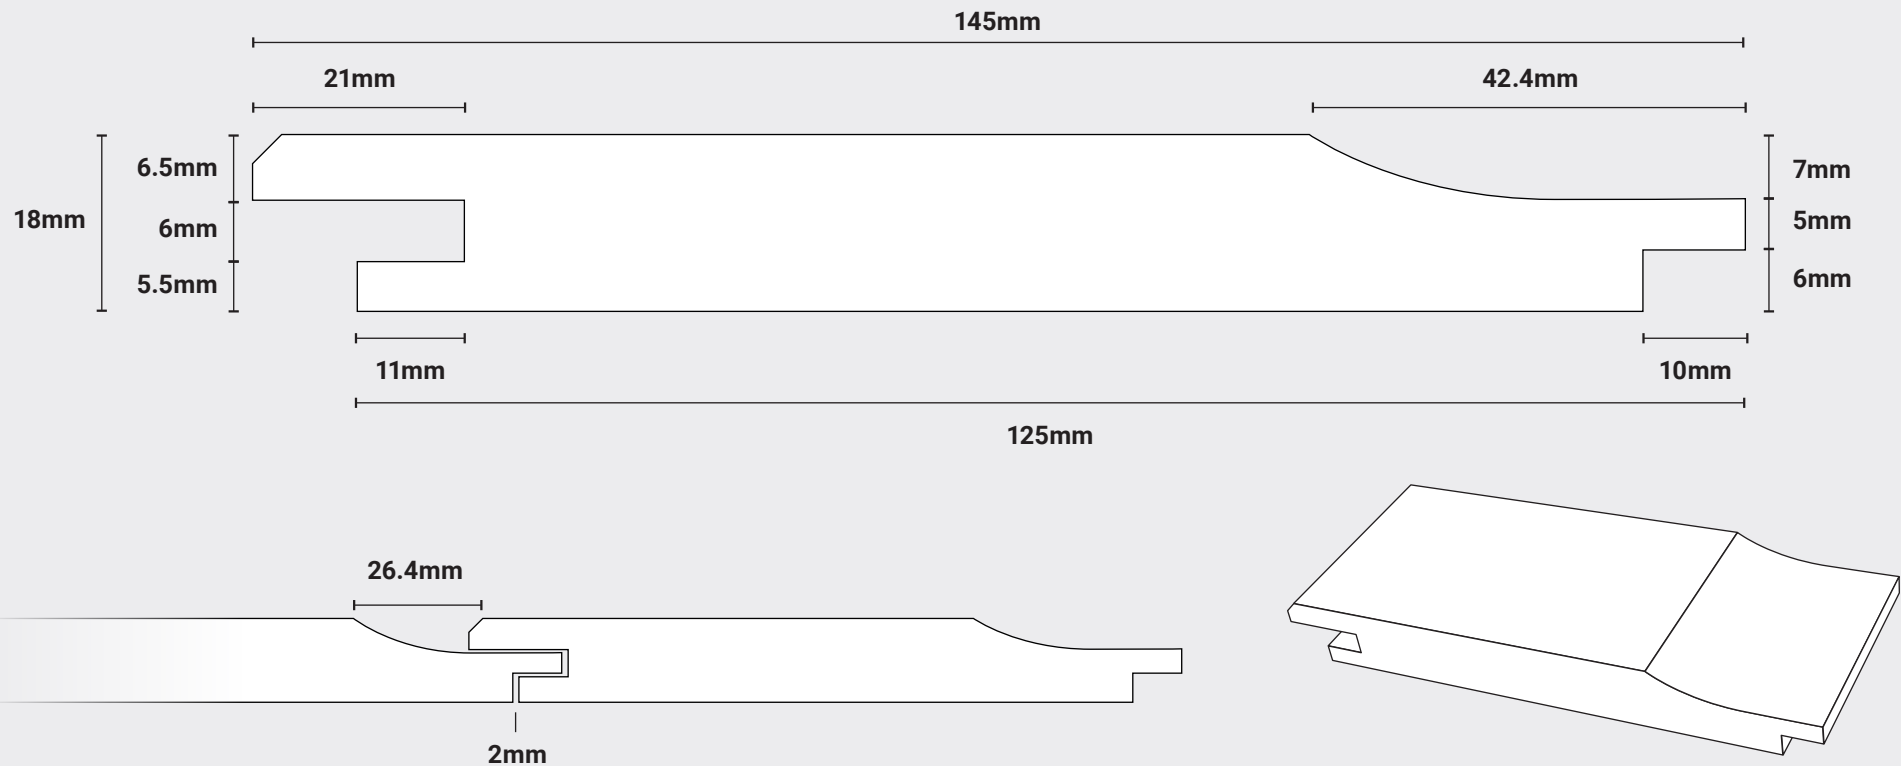

# PT6C

NOT TO SCALE

Finished Size: 18mm x 145mm. Face Cover: 125mm Horizontal

For further information please contact us: +44 (0)121 559 5511 [sales@palmertimber.com](mailto:sales@palmertimber.com)  
Palmer Timber Limited, Granville Works, Station Road, Cradley Heath, West Midlands B64 6PW

Palmer Timber reserves the right to alter dimensions and profile without prior notice