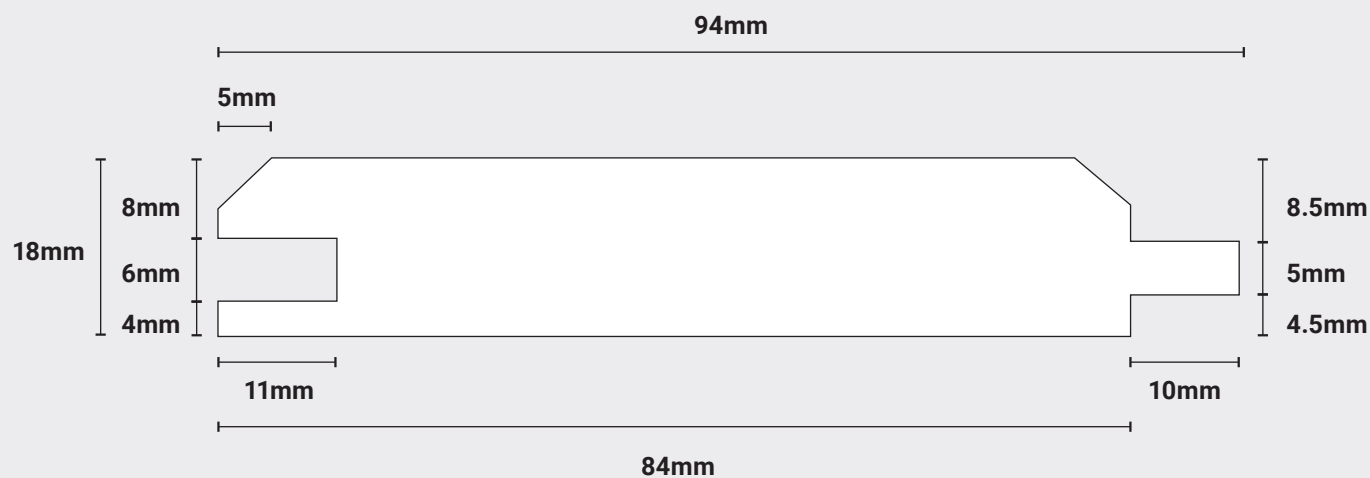

NOT TO SCALE

PT4YC (Yellow Cedar)

Finished Size: 18mm x 94mm. Face Cover: 84mm Vertical

For further information please contact us: +44 (0)121 559 5511 sales@palmertimber.com
Palmer Timber Limited. Granville Works, Station Road, Cradley Heath, West Midlands B64 6PW

Palmer Timber reserves the right to alter dimensions and profile without prior notice