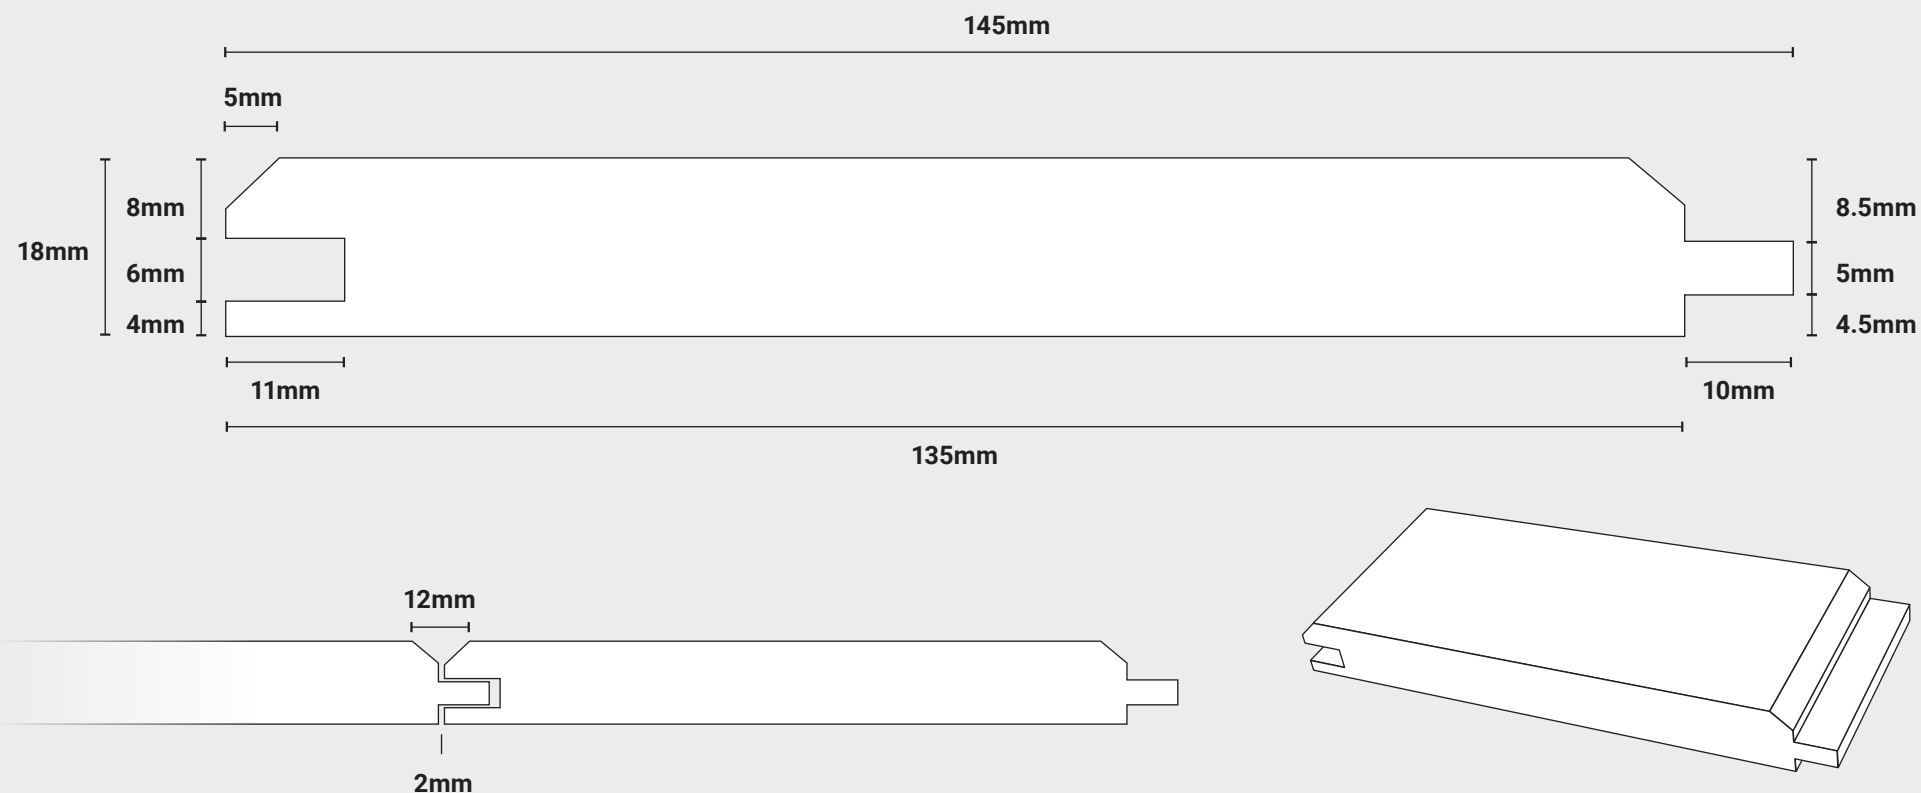

NOT TO SCALE

PT4YC (18x145mm)

Finished Size: 18mm x 145mm. Face Cover: 135mm Vertical

For further information please contact us: +44 (0)121 559 5511 sales@palmertimber.com
Palmer Timber Limited. Granville Works, Station Road, Cradley Heath, West Midlands B64 6PW

Palmer Timber reserves the right to alter dimensions and profile without prior notice