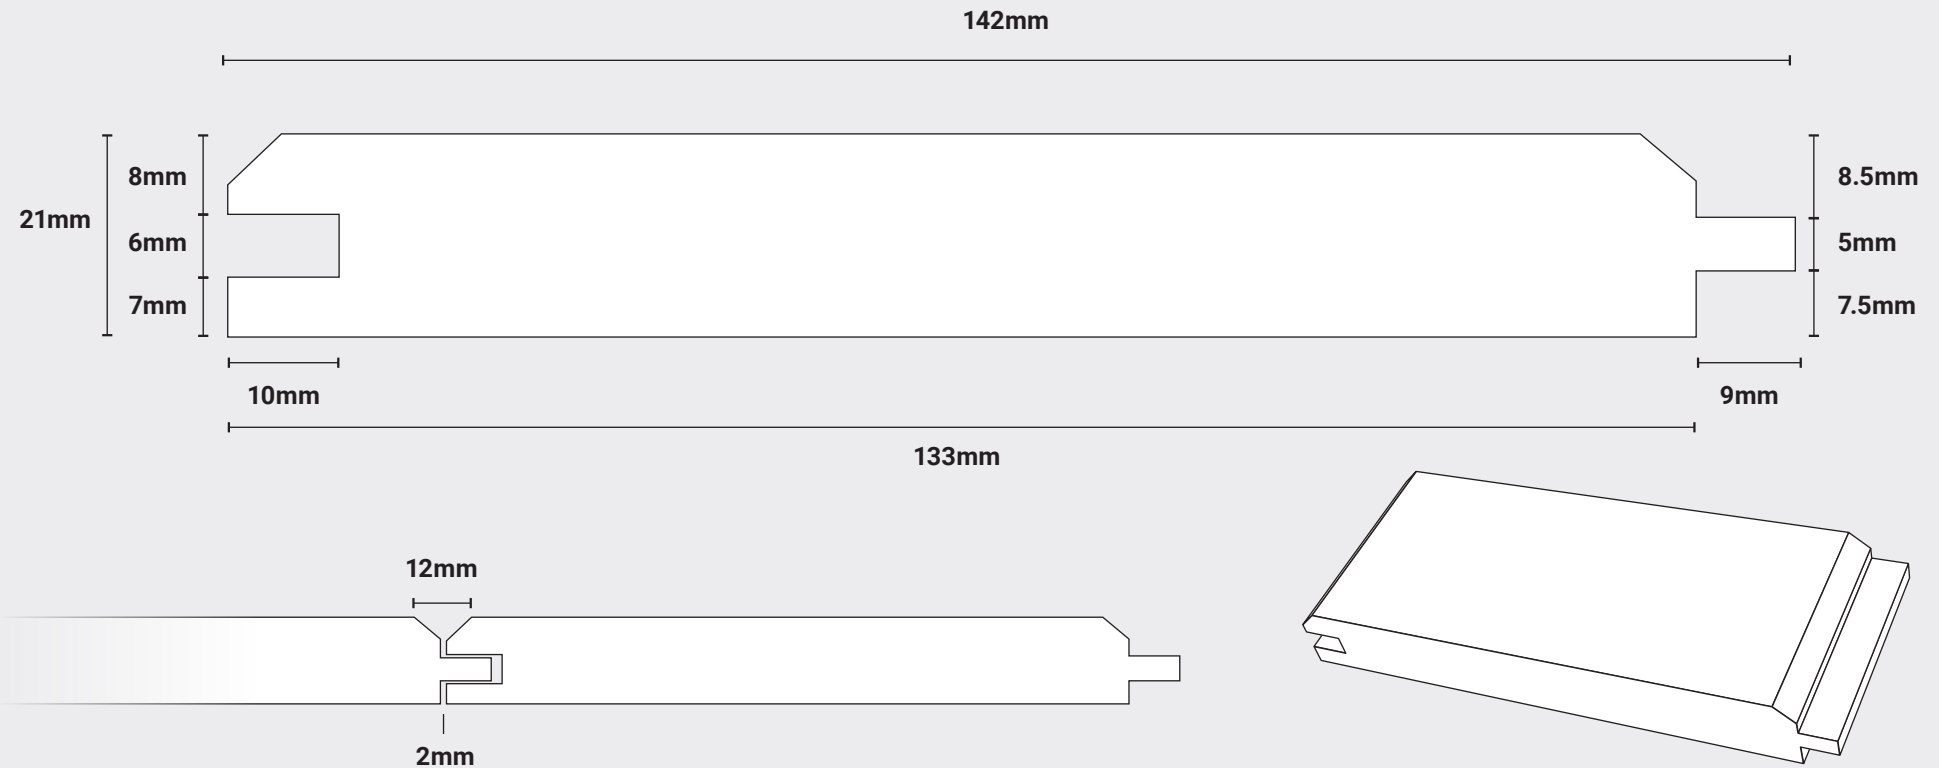

# PT4T

NOT TO SCALE

Finished Size: 21mm x 142mm. Face Cover: 133mm Vertical

For further information please contact us: +44 (0)121 559 5511 [sales@palmartimber.com](mailto:sales@palmartimber.com)  
Palmer Timber Limited. Granville Works, Station Road, Cradley Heath, West Midlands B64 6PW

Palmer Timber reserves the right to alter dimensions and profile without prior notice