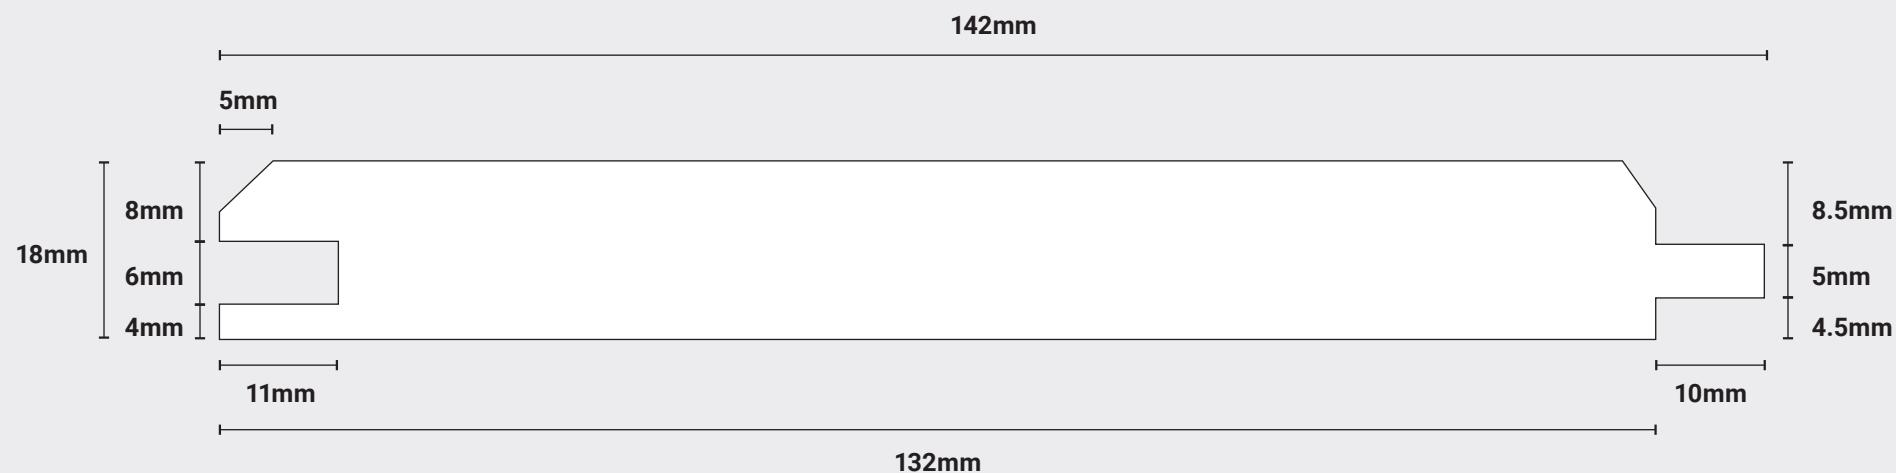

NOT TO SCALE

PT4STKC (Sound Tight Knot)

Finished Size: 18mm x 142mm. Face Cover: 132mm Vertical

For further information please contact us: +44 (0)121 559 5511 sales@palmertimber.com
Palmer Timber Limited. Granville Works, Station Road, Cradley Heath, West Midlands B64 6PW

Palmer Timber reserves the right to alter dimensions and profile without prior notice