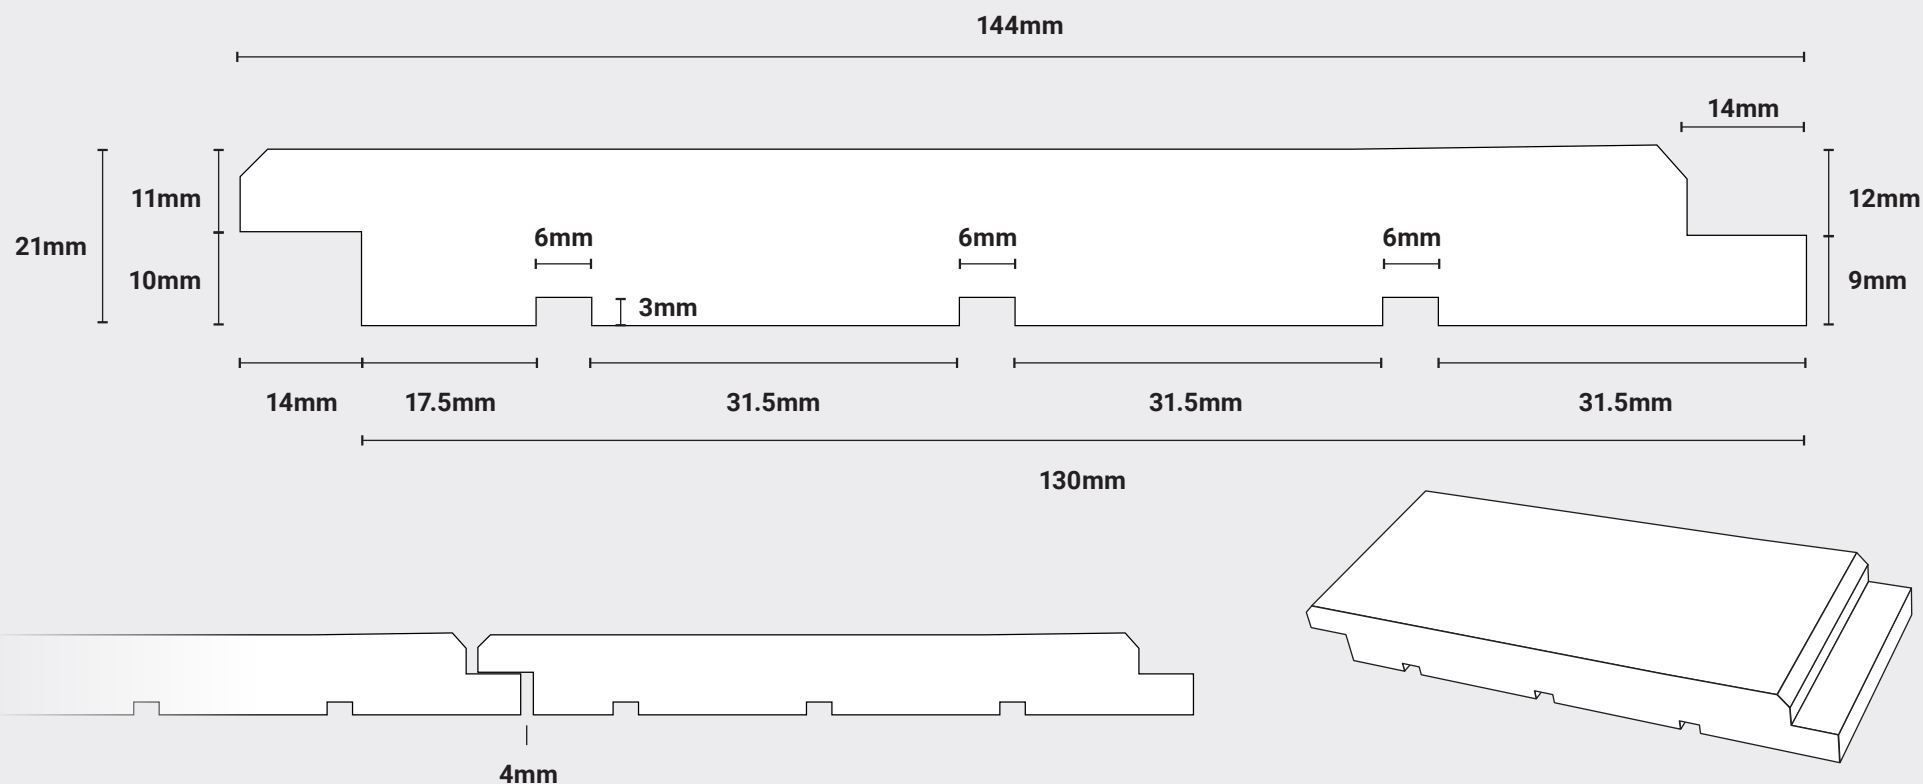

NOT TO SCALE

PT4LO (European Oak)

Finished Size: 21mm x 144mm. Face Cover: 130mm Vertical

For further information please contact us: +44 (0)121 559 5511 sales@palmertimber.com
Palmer Timber Limited. Granville Works, Station Road, Cradley Heath, West Midlands B64 6PW

Palmer Timber reserves the right to alter dimensions and profile without prior notice