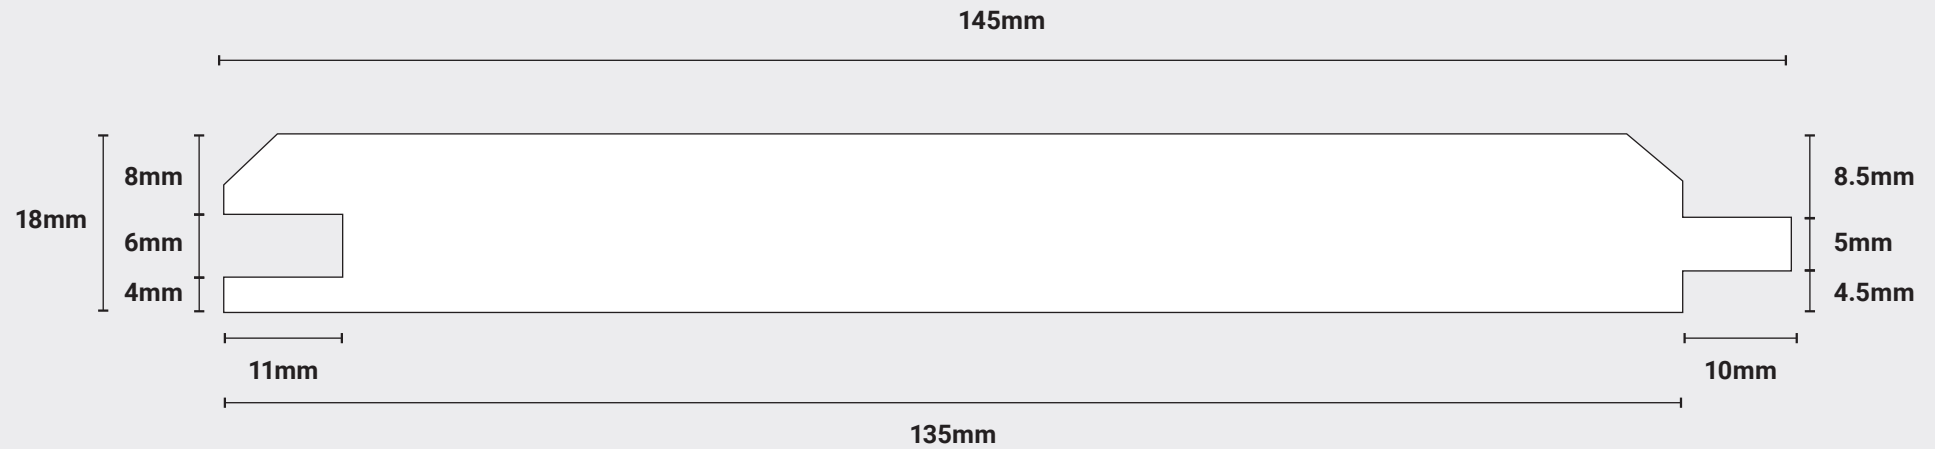

PT4C

NOT TO SCALE

Finished Size: 18mm x 145mm. Face Cover: 135mm Vertical

For further information please contact us: +44 (0)121 559 5511 sales@palmertimber.com
Palmer Timber Limited. Granville Works, Station Road, Cradley Heath, West Midlands B64 6PW

Palmer Timber reserves the right to alter dimensions and profile without prior notice