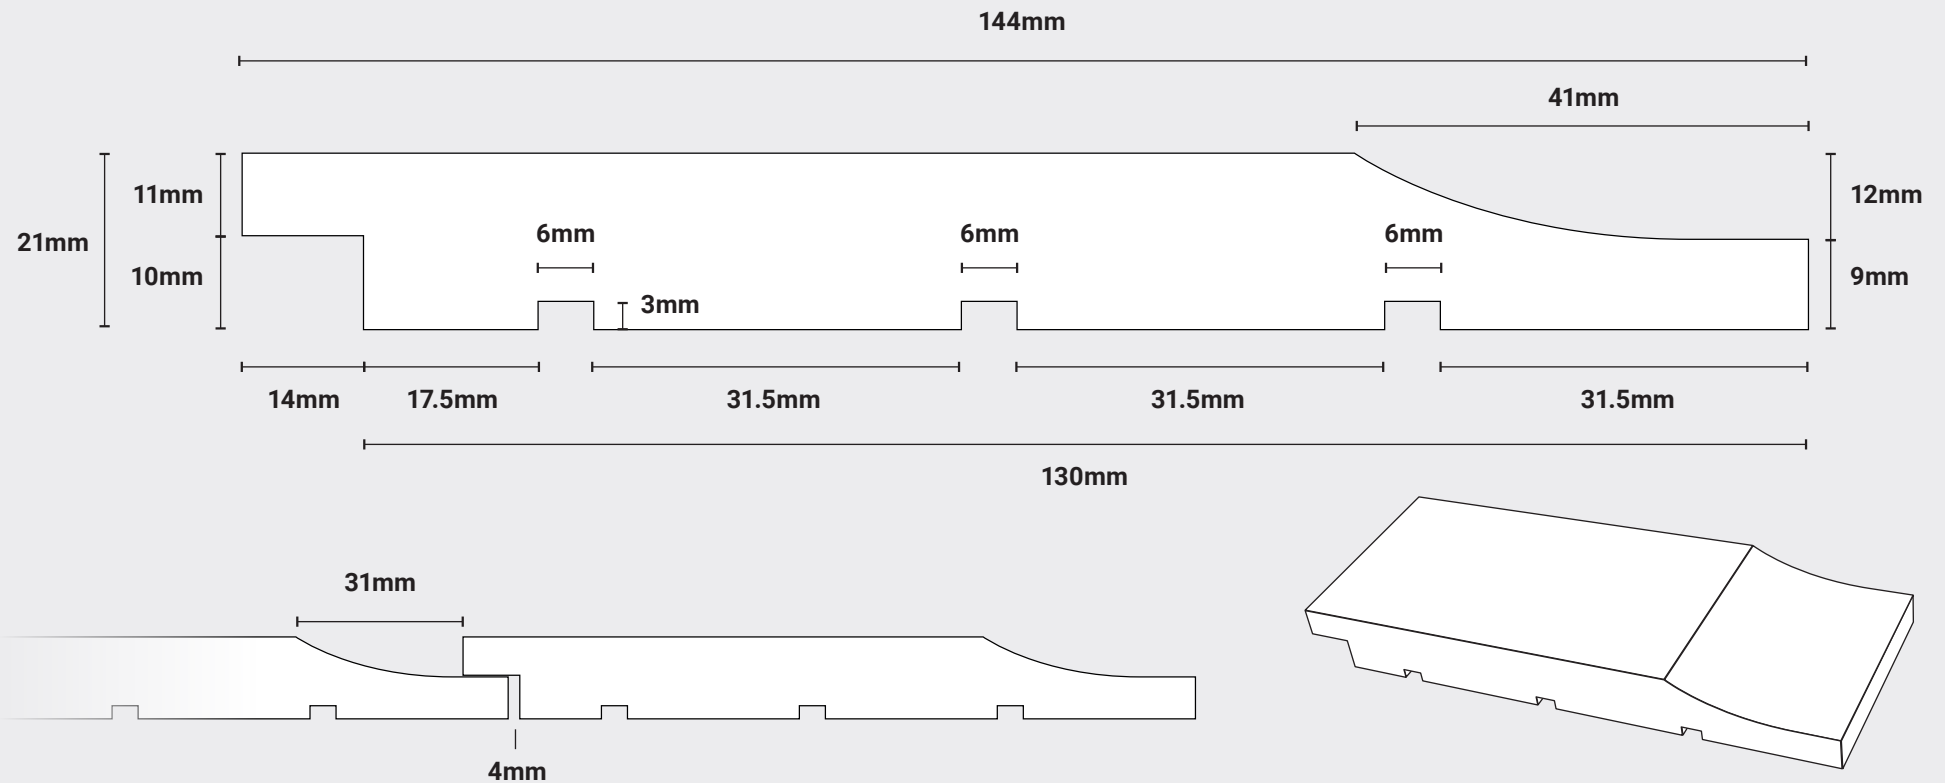

PT3LO

NOT TO SCALE

Finished Size: 21mm x 144mm. Face Cover: 130mm Horizontal

For further information please contact us: +44 (0)121 559 5511 sales@palmartimber.com
Palmer Timber Limited, Granville Works, Station Road, Cradley Heath, West Midlands B64 6PW

Palmer Timber reserves the right to alter dimensions and profile without prior notice