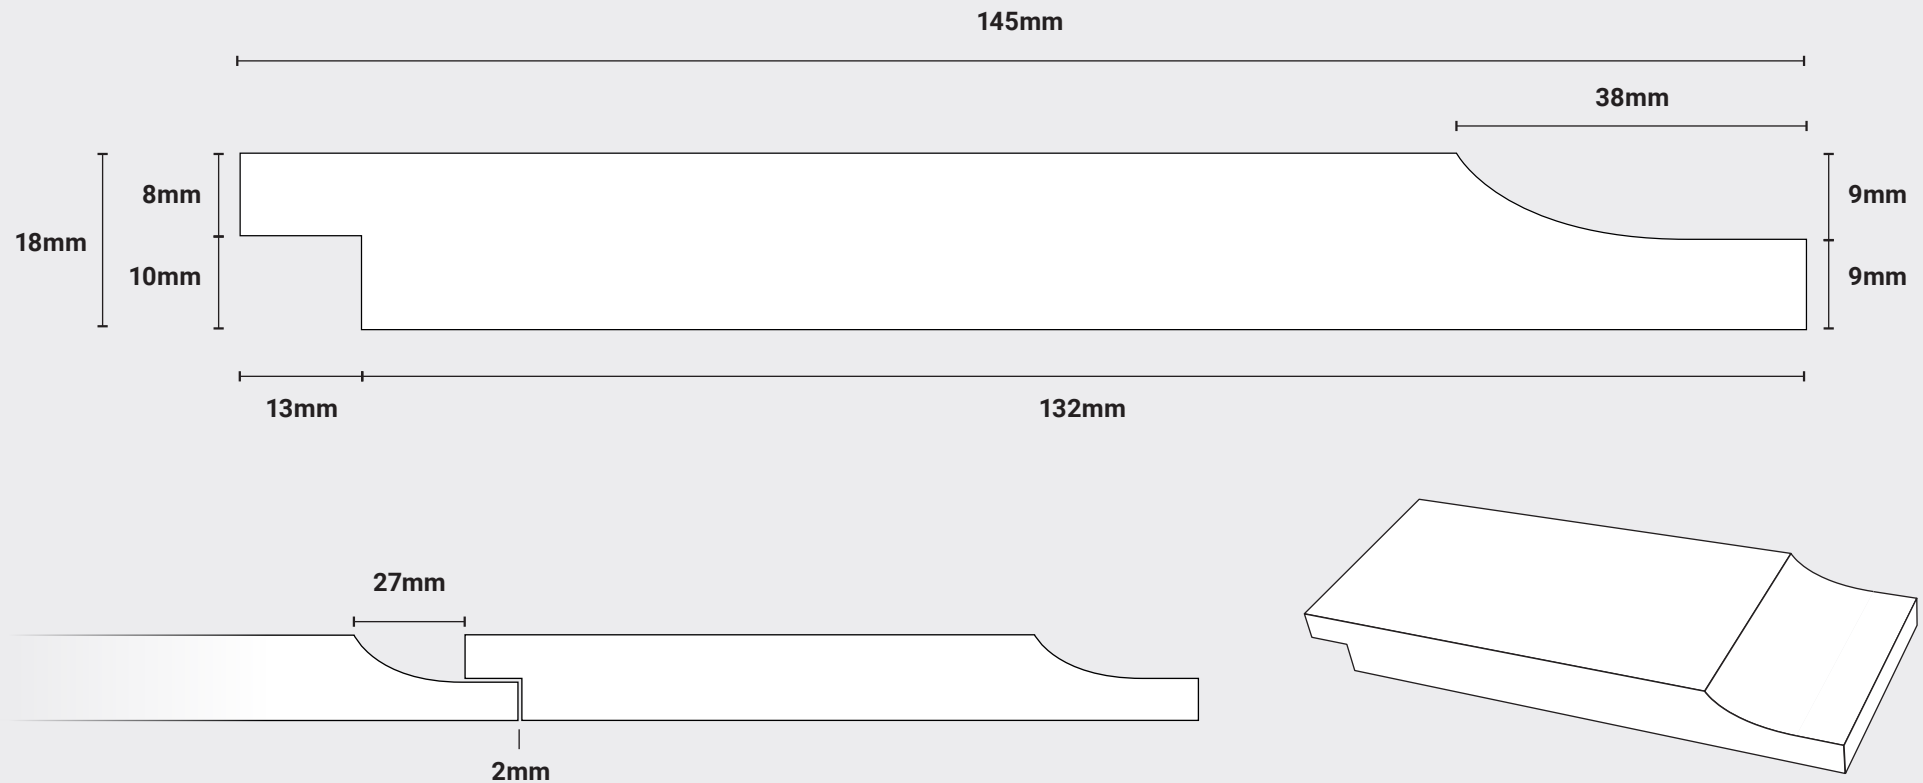

# PT3C

NOT TO SCALE

Finished Size: 18mm x 145mm. Face Cover: 132mm Horizontal

For further information please contact us: +44 (0)121 559 5511 [sales@palmertimber.com](mailto:sales@palmertimber.com)  
Palmer Timber Limited. Granville Works, Station Road, Cradley Heath, West Midlands B64 6PW

Palmer Timber reserves the right to alter dimensions and profile without prior notice