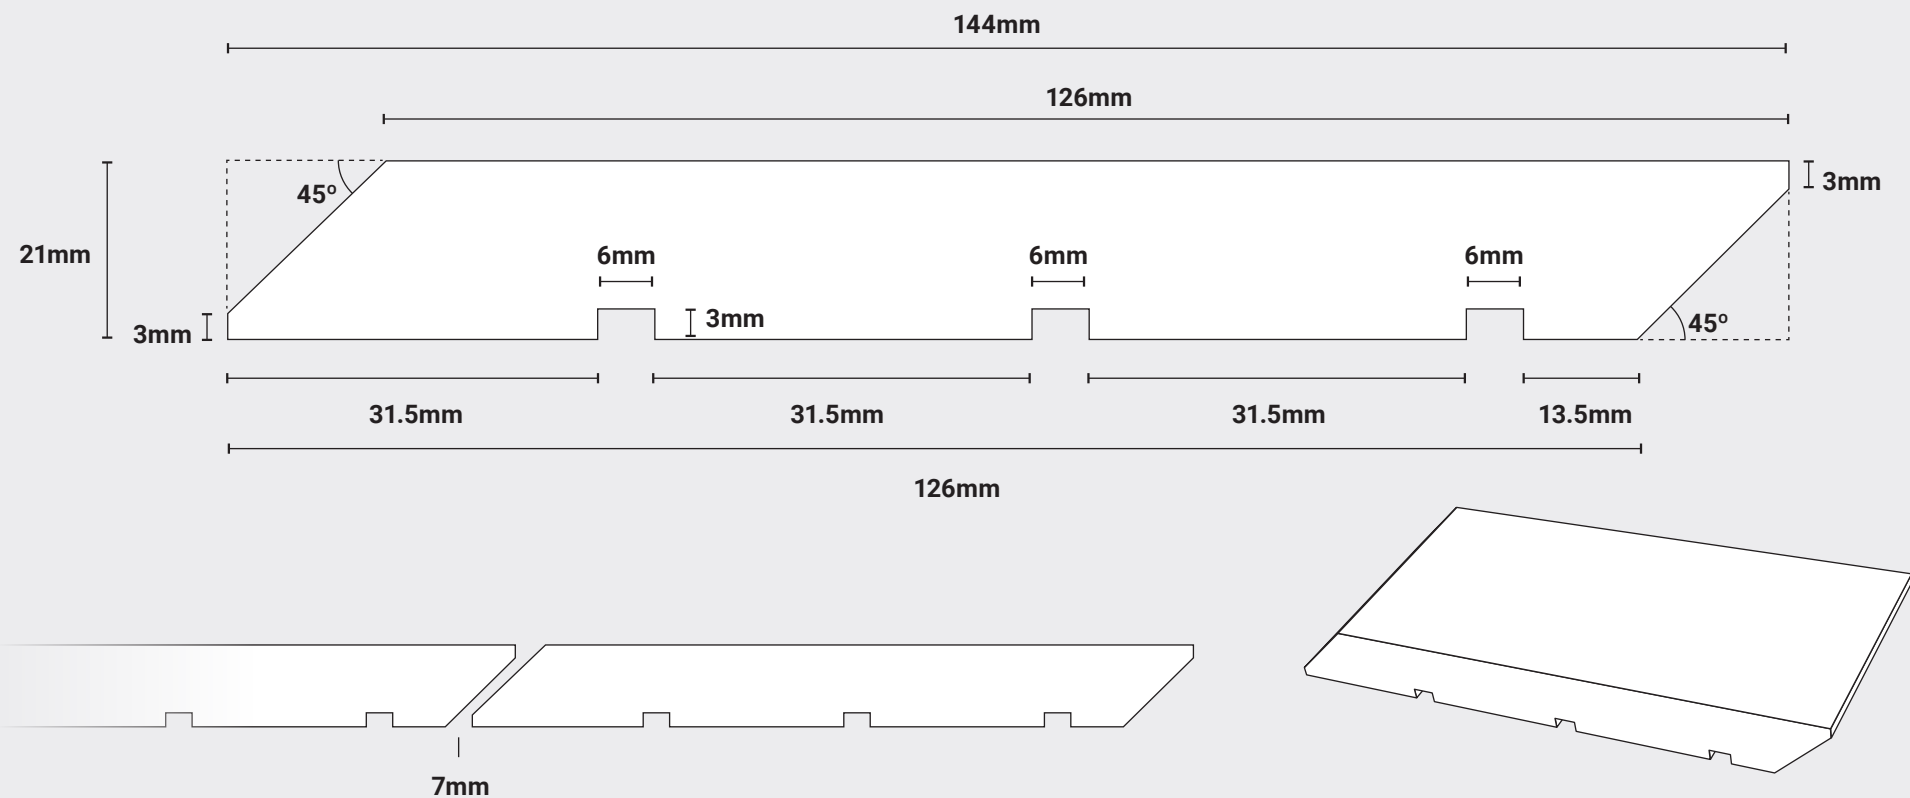

NOT TO SCALE

PT302LO (European Oak)

Finished Size: 21mm x 144mm. Face Cover: 126mm Horizontal / Vertical

For further information please contact us: +44 (0)121 559 5511 sales@palmertimber.com
Palmer Timber Limited. Granville Works, Station Road, Cradley Heath, West Midlands B64 6PW

Palmer Timber reserves the right to alter dimensions and profile without prior notice