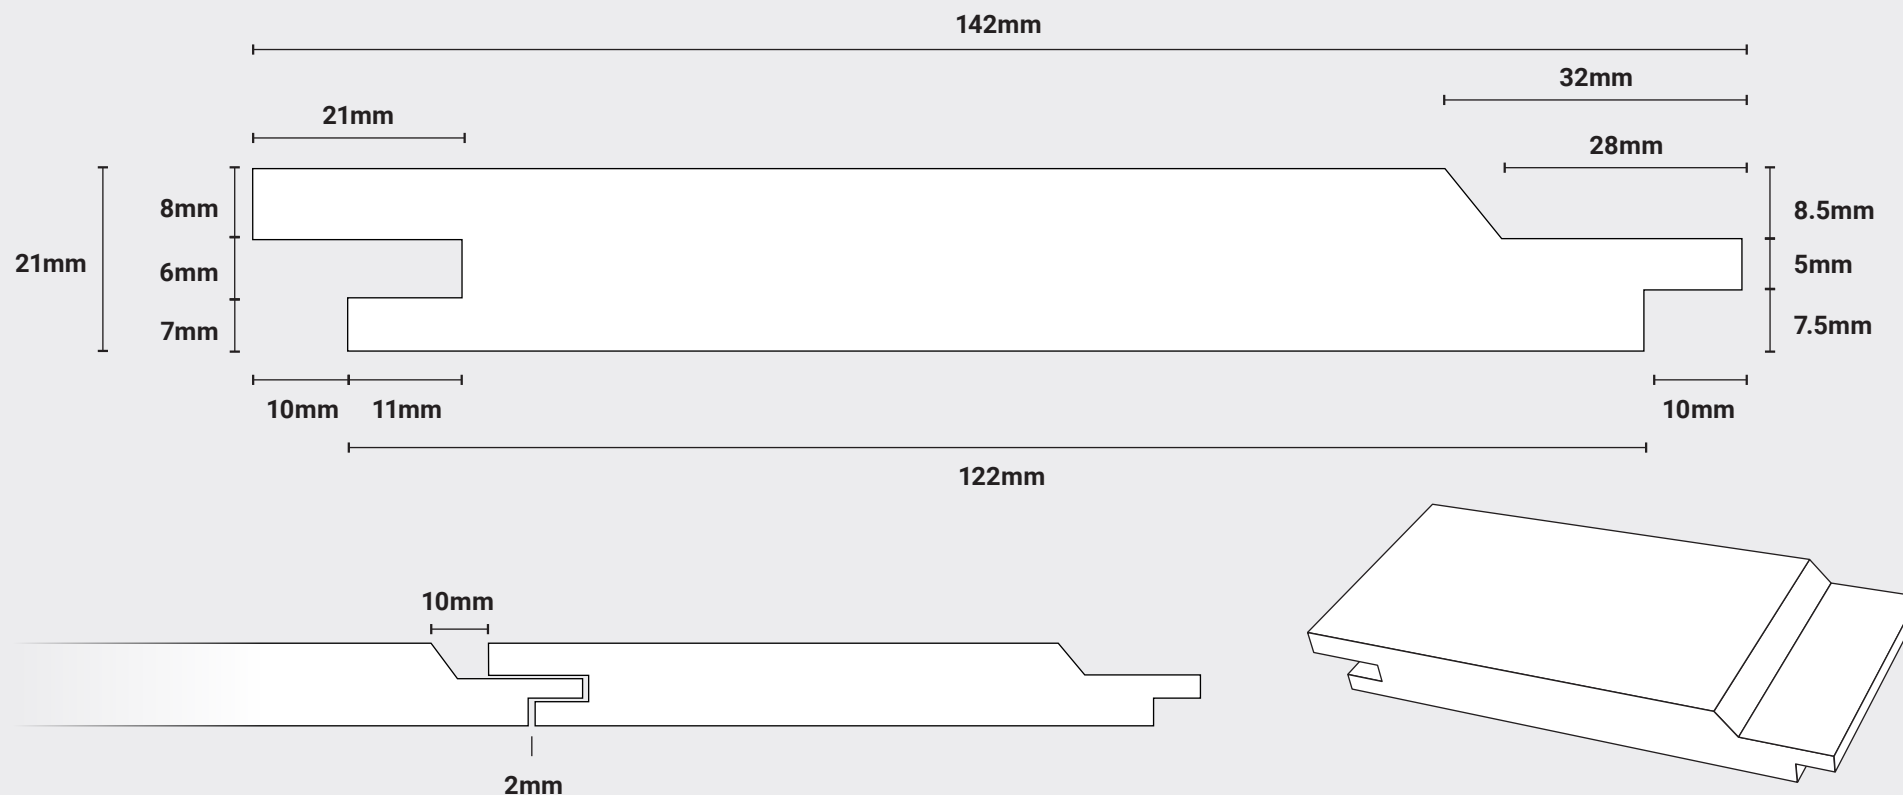

NOT TO SCALE

PT10ST (Stained Thermo)

Finished Size: 21mm x 142mm. Face Cover: 122mm Horizontal

For further information please contact us: +44 (0)121 559 5511 sales@palmertimber.com
Palmer Timber Limited. Granville Works, Station Road, Cradley Heath, West Midlands B64 6PW

Palmer Timber reserves the right to alter dimensions and profile without prior notice