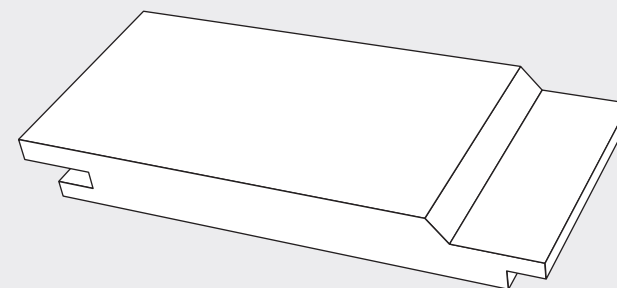

NOT TO SCALE

PT10RG (Red Grandis)

Finished Size: 18mm x 145mm. Face Cover: 125mm Horizontal

For further information please contact us: +44 (0)121 559 5511 sales@palmertimber.com
Palmer Timber Limited. Granville Works, Station Road, Cradley Heath, West Midlands B64 6PW