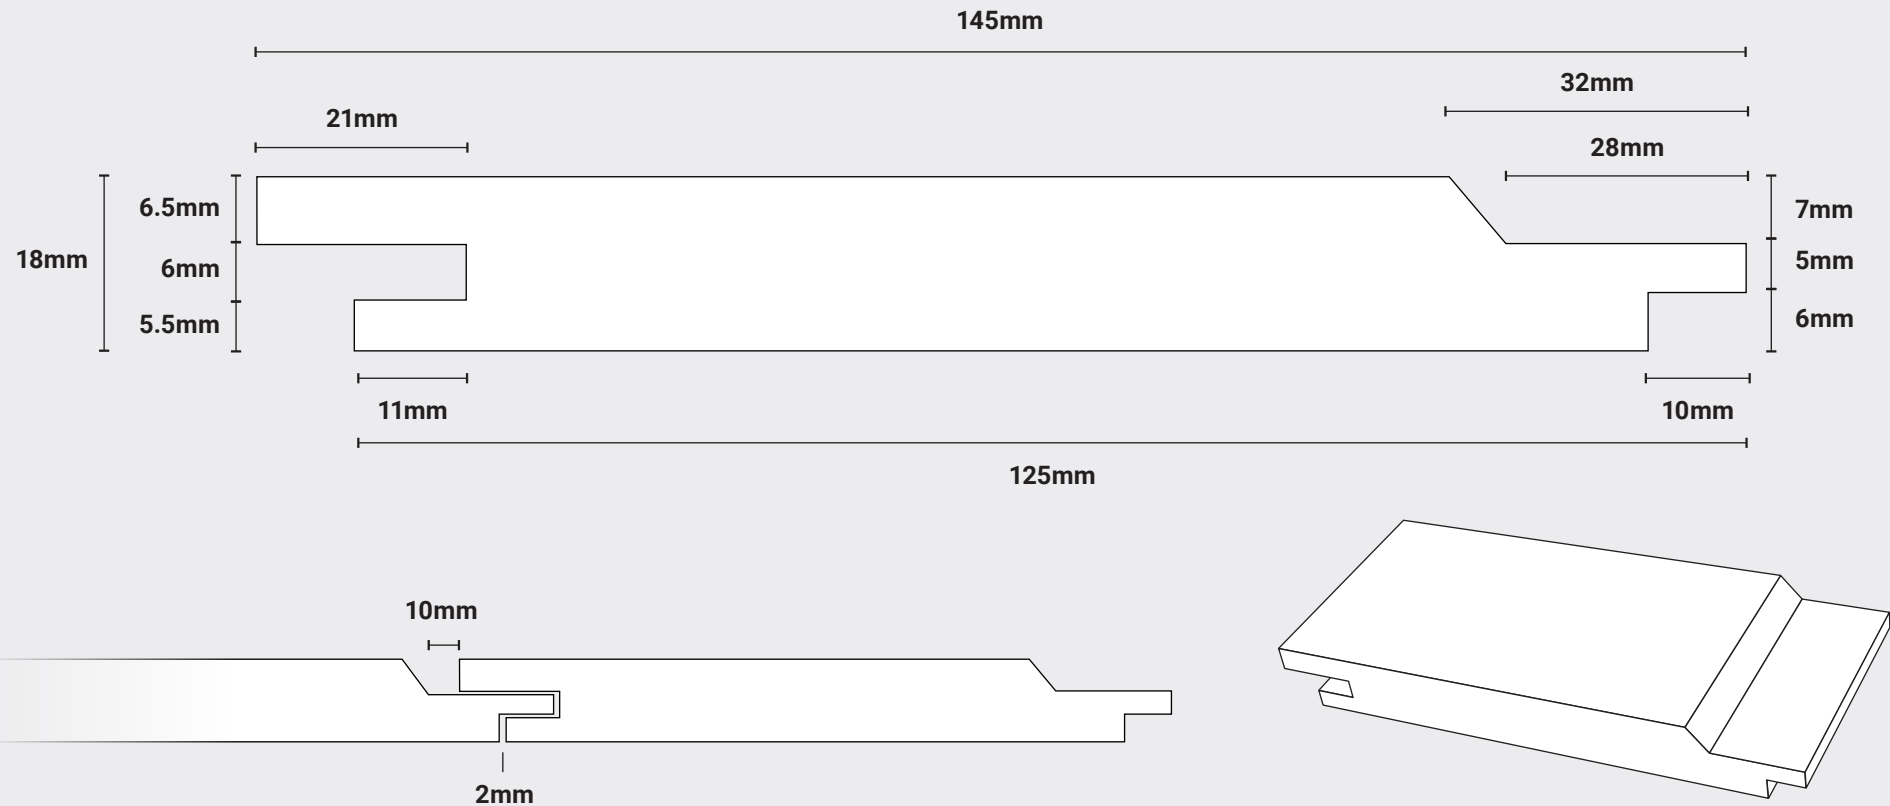

# PT10C

NOT TO SCALE

Finished Size: 18mm x 145mm. Face Cover: 125mm Horizontal

For further information please contact us: +44 (0)121 559 5511 [sales@palmertimber.com](mailto:sales@palmertimber.com)  
Palmer Timber Limited. Granville Works, Station Road, Cradley Heath, West Midlands B64 6PW

Palmer Timber reserves the right to alter dimensions and profile without prior notice