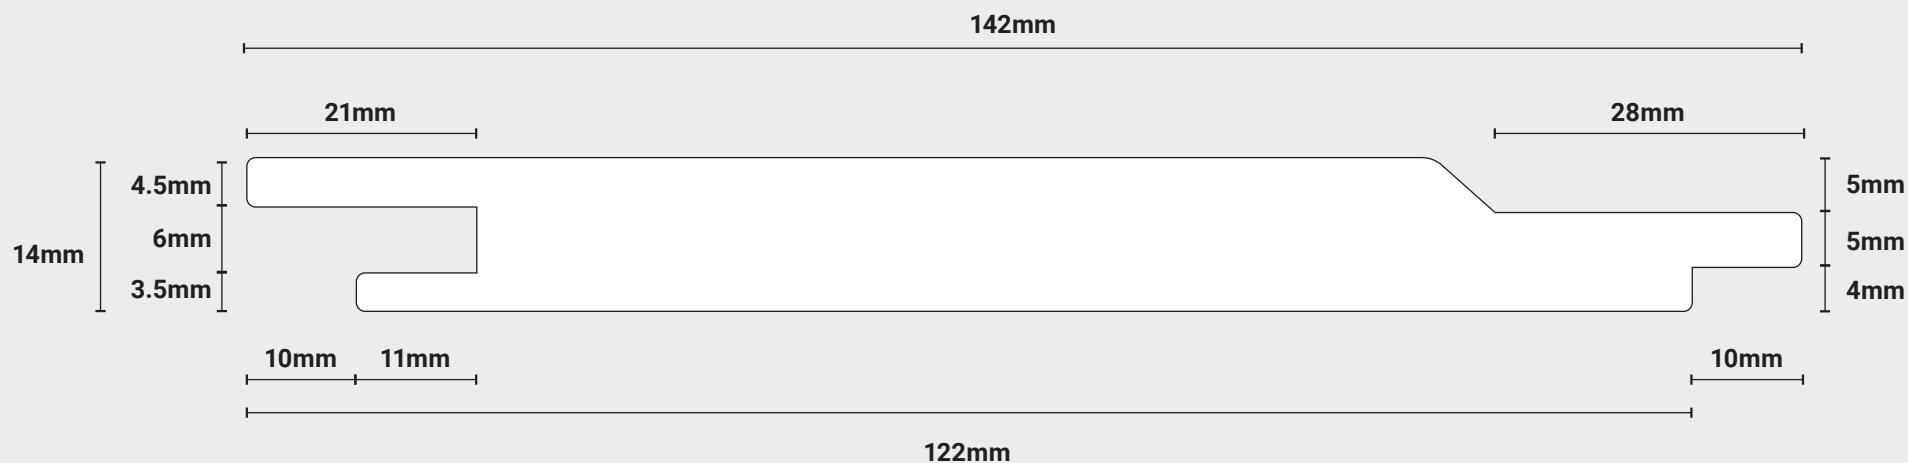

NOT TO SCALE

PT10ACC (Accoya)

Finished Size: 14mm x 142mm. Face Cover: 122mm Horizontal / Vertical

For further information please contact us: +44 (0)121 559 5511 sales@palmertimber.com
Palmer Timber Limited. Granville Works, Station Road, Cradley Heath, West Midlands B64 6PW

Palmer Timber reserves the right to alter dimensions and profile without prior notice