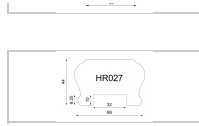

Environmental

	A Guide to Western Red Cedar Cladding	PDF	Download File...
	Corner Mould External	IMAGE	Download File...
	Corner Mould Internal	IMAGE	Download File...
	CP002	IMAGE	Download File...
	CP011	IMAGE	Download File...
	CP012	IMAGE	Download File...
	CP042	IMAGE	Download File...
	FSC Certificate	PDF	Download File...
	FunderMax Interior Range 2017 Brochure	PDF	Download File...
	FunderMax Interior Range 2019 Update Brochure	PDF	Download File...
	FunderMax Max Compact Interior Plus Brochure	PDF	Download File...
	FunderMax Max Resistance 2 Brochure	PDF	Download File...
	FunderMax Washroom Colour Chart	PDF	Download File...
	HR001	IMAGE	Download File...
	HR009	IMAGE	Download File...