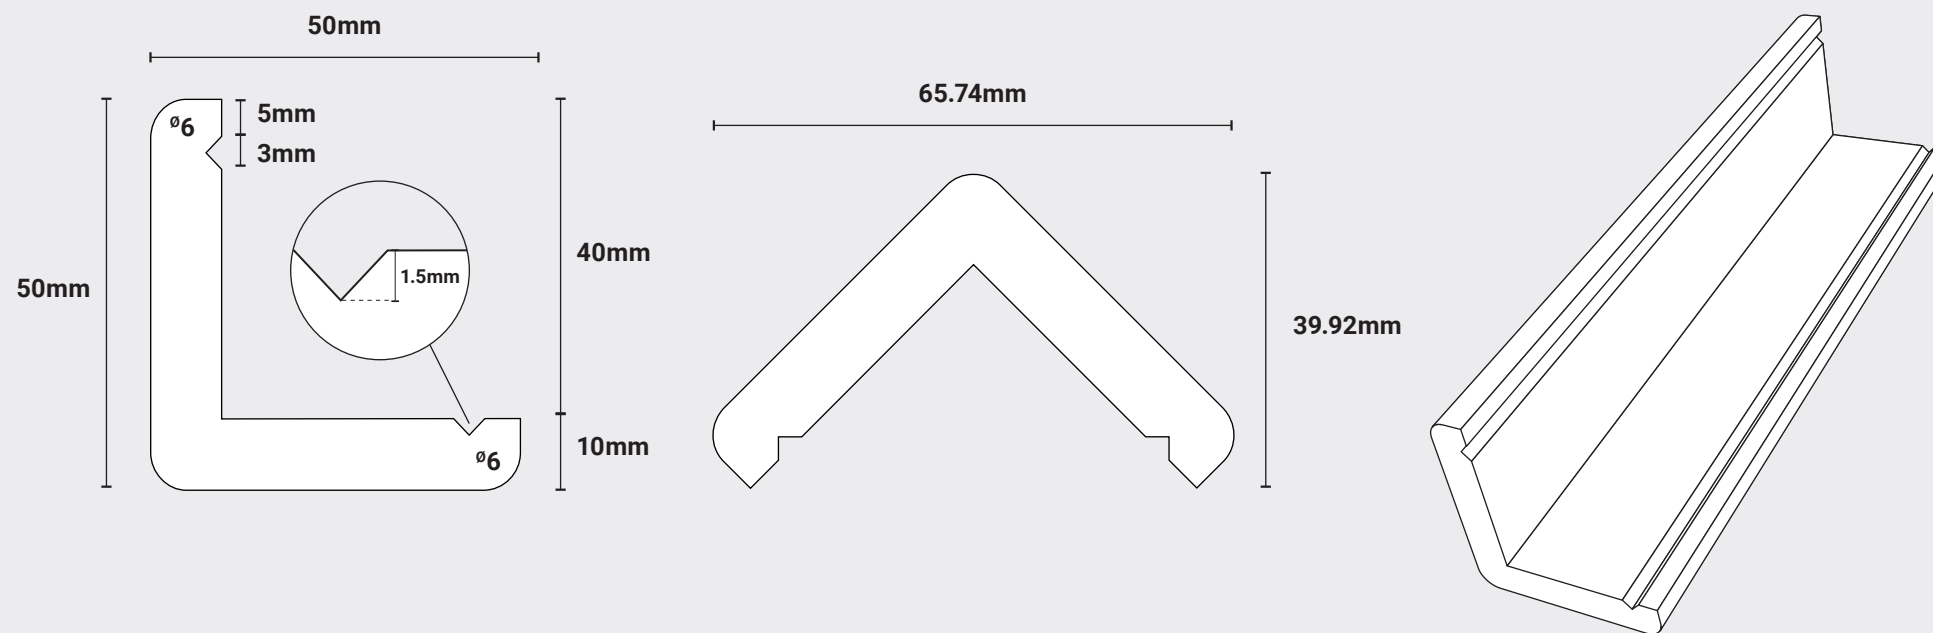

# EXTERNAL CORNER MOULDINGS

Finished Size: 50mm x 50mm.

For further information please contact us: +44 (0)121 559 5511 [sales@palmartimber.com](mailto:sales@palmartimber.com)  
Palmer Timber Limited. Granville Works, Station Road, Cradley Heath, West Midlands B64 6PW